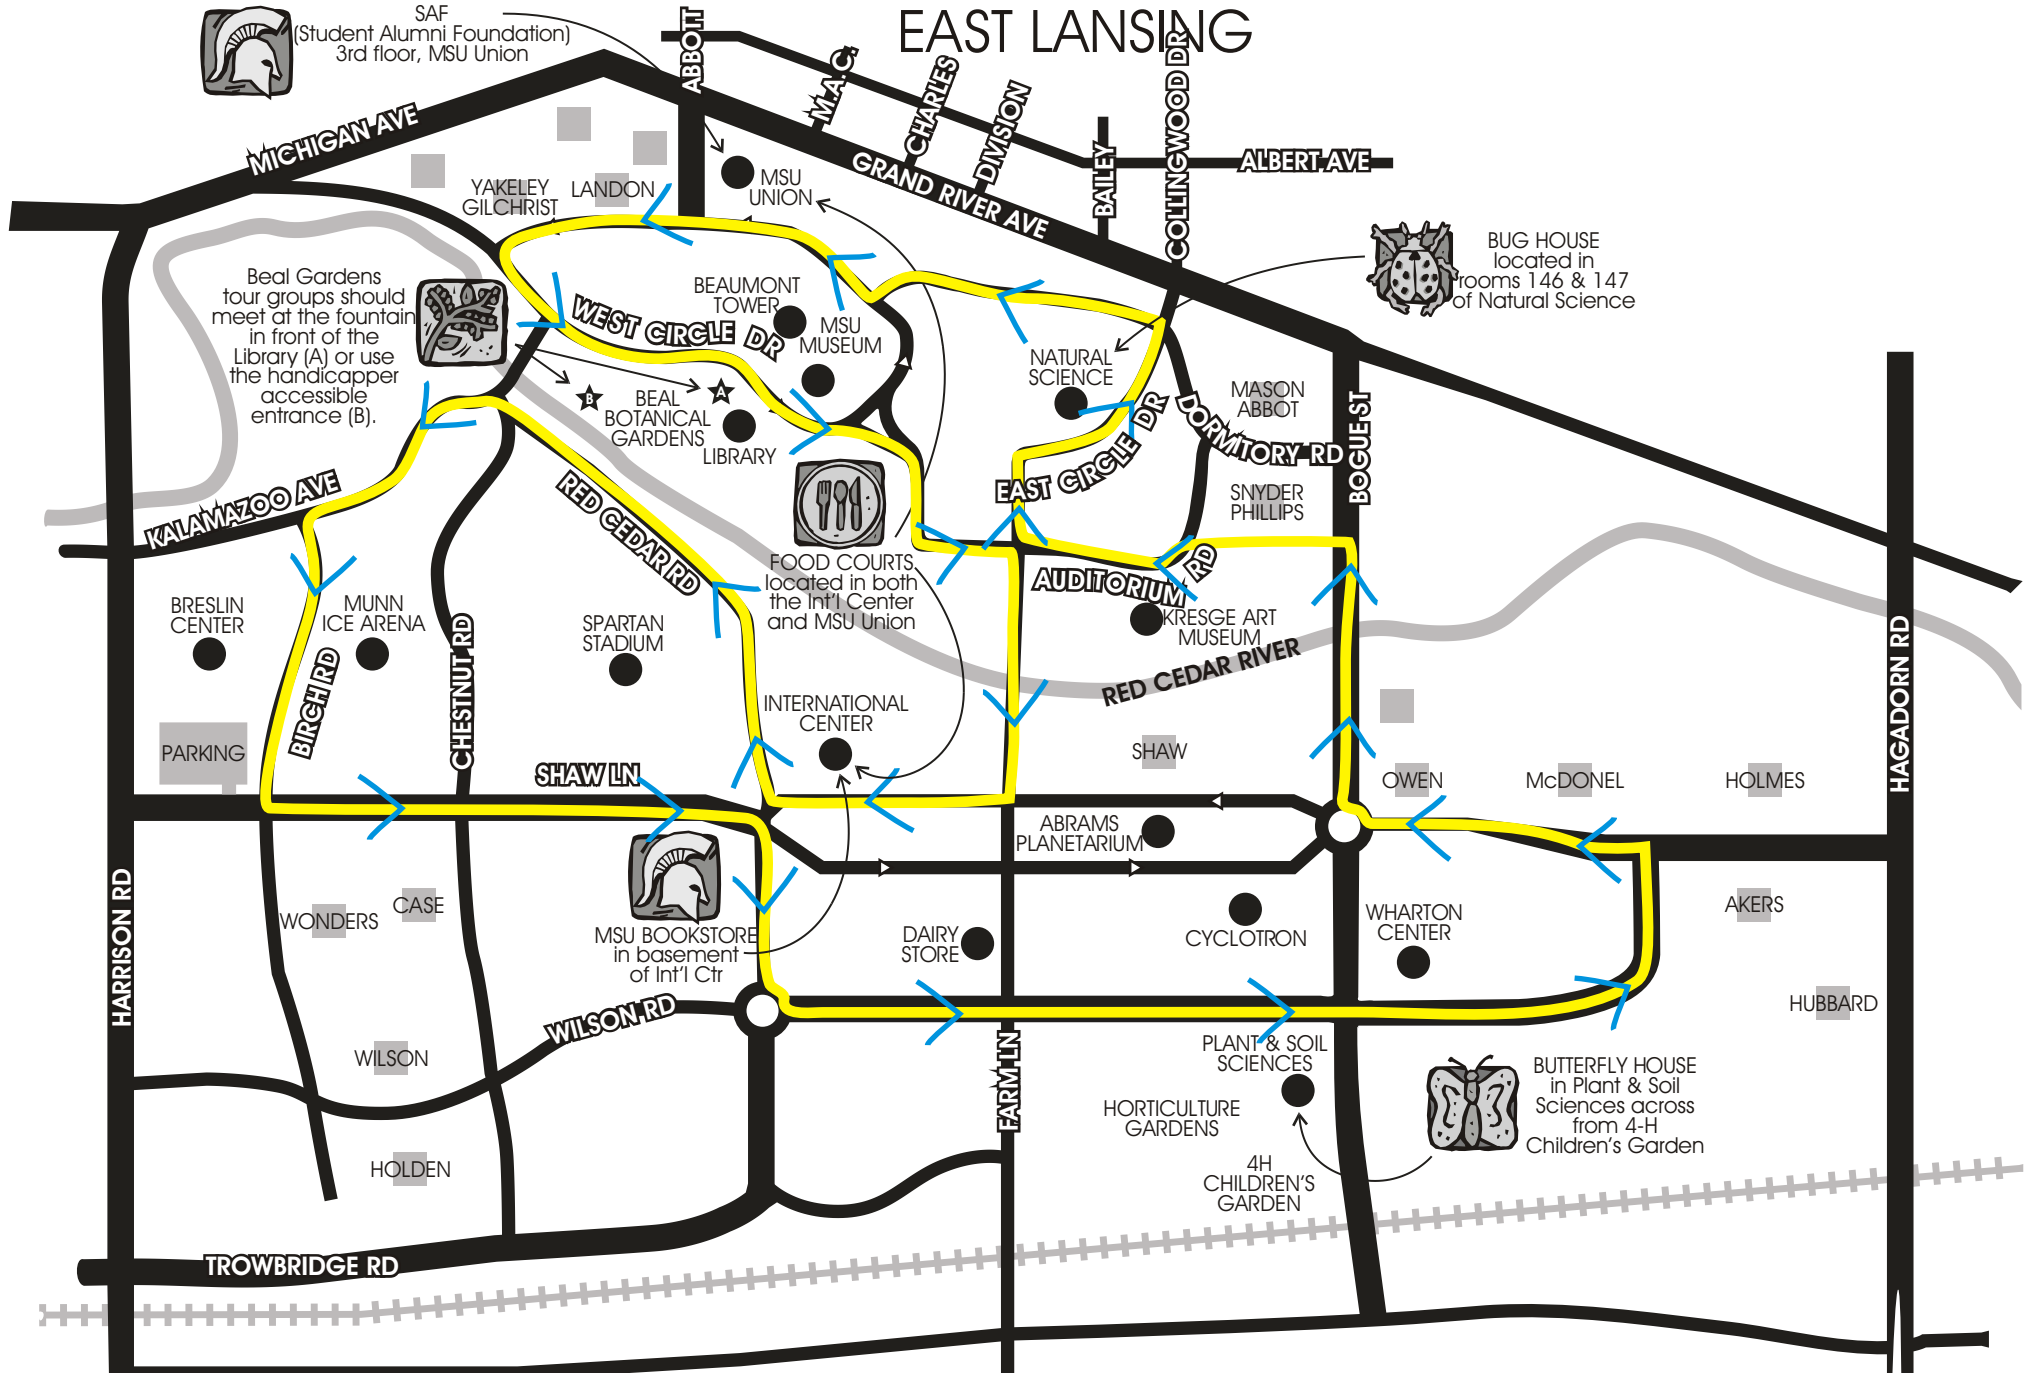

SAF
(Student Alumni Foundation)
3rd floor, MSU Union

EAST LANSING

Beal Gardens
tour groups should
meet at the fountain
in front of the
Library (A) or use
the handicapper
accessible
entrance (B).

BEAUMONT
TOWER
MSU MUSEUM
NATURAL
SCIENCE
MASON
ABBOT
BOGUEST
DORMITORY RD
SNYDER
PHILLIPS
AUDITORIUM
KRESGE ART
MUSEUM
SHAW
OWEN
McDONEL
HOLMES
AKERS
HUBBARD

BUG HOUSE
located in
rooms 146 & 147
of Natural Science

FOOD COURTS
located in both
the Int'l Center
and MSU Union

MSU BOOKSTORE
in basement
of Int'l Ctr

BUTTERFLY HOUSE
in Plant & Soil
Sciences across
from 4-H
Children's Garden